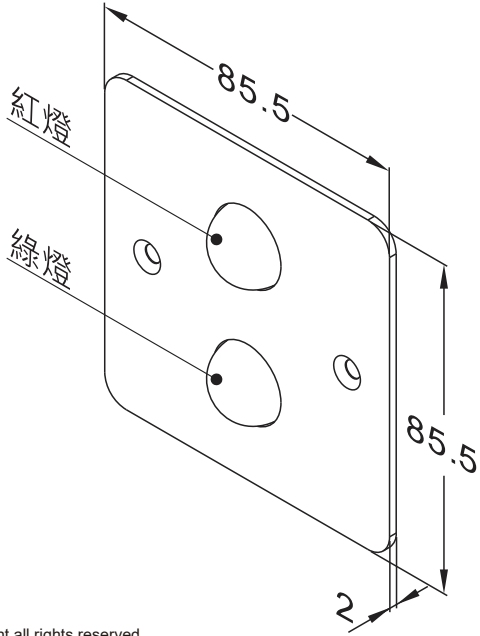

TLM-200TB 狀態指示燈

規格

- 工作電壓: 12~24VDC
- 消耗電流: 40mA/12VDC
70mA/24VDC

尺寸

Copyright all rights reserved
P-MU-TLM200TB-CN Published:2021.10.01

亮燈方式

TLM-200TB 狀態指示燈

規格

- 工作電壓: 12~24VDC
- 消耗電流: 40mA/12VDC
70mA/24VDC

尺寸

Copyright all rights reserved
P-MU-TLM200TB-CN Published:2021.10.01

亮燈方式