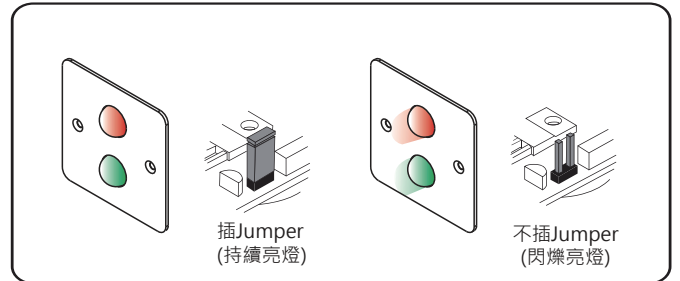

TLM-200TB 狀態指示燈

規格

- 工作電壓: 12~24VDC
- 消耗電流: 40mA/12VDC
70mA/24VDC

尺寸

Copyright all rights reserved
P-MU-TLM200TB-CN Published:2021.10.01

亮燈方式

TLM-200TB 狀態指示燈

規格

- 工作電壓: 12~24VDC
- 消耗電流: 40mA/12VDC
70mA/24VDC

尺寸

Copyright all rights reserved
P-MU-TLM200TB-CN Published:2021.10.01

亮燈方式