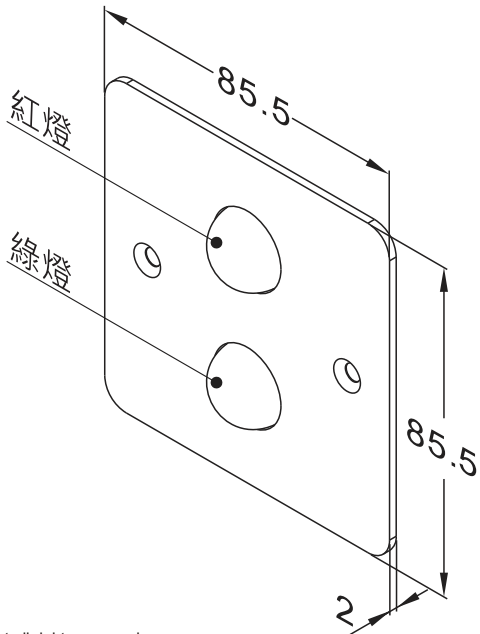

TLM-200TB 狀態指示燈

規格

- 工作電壓: 12~24VDC
- 消耗電流: 40mA/12VDC
70mA/24VDC

尺寸

Copyright all rights reserved
P-MU-TLM200TB-CN Published:2021.10.01

亮燈方式

TLM-200TB 狀態指示燈

規格

- 工作電壓: 12~24VDC
- 消耗電流: 40mA/12VDC
70mA/24VDC

尺寸

Copyright all rights reserved
P-MU-TLM200TB-CN Published:2021.10.01

亮燈方式